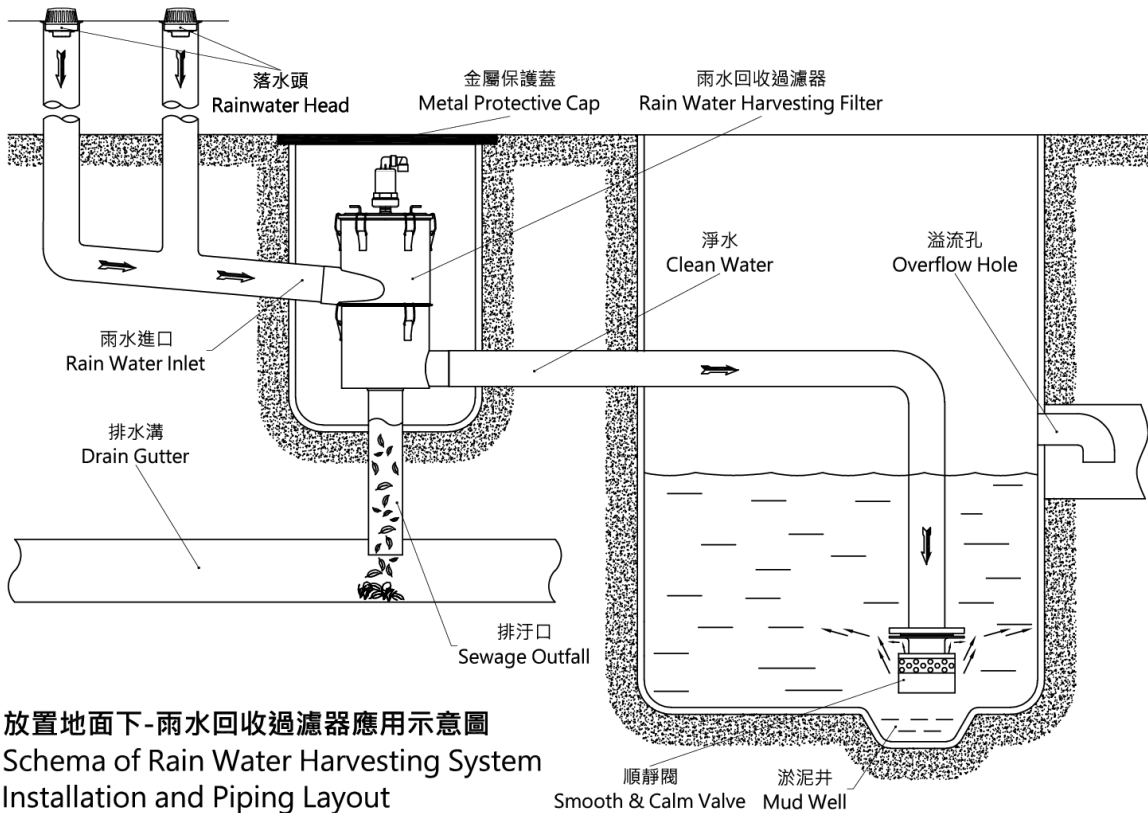

### 介紹 Introduction

雨水由高處流入雨水回收過濾器，因內部構造設計，使雨水旋轉產生離心力，將乾淨雨水甩出至出水口，透過不鏽鋼濾網過濾異物雜質。95%以上雨水能夠有效回收做各種用途，沖廁、景觀、澆灌、灑水、洗車、冷卻水、消防或其他不與人體直接接觸之用水。而樹葉、枯枝、石頭、垃圾及雜物等...隨著微量的雨水沖出至排汙口。

When rainwater falls into rainwater harvesting filter, it is designed to create centrifugal force while spinning rainwater through stainless filter, cleaned rainwater will then be flushed out. Over 95% of cleaned rainwater will then be flushed out and could be collected effectively. Cleaned rainwater is available for flushing toilets, washing cars, watering plants, cooling water, firefighting or any other purpose without direct contact with human body. The remaining with leaves, branches, stones, garbage and other impurities will be filtered out to the sewage outlet and be discharged.

※ 8" ~12" 為 10K 法蘭接續口

材質 Material : SUS304

溫度範圍 Temperature Range : 0°C~100°C

濾網尺寸 Filter size : ≤ 0.28 mm，可接受特殊網目製作

※ 有第二層 Ø3 mm

※ 雨水回收過濾器後端若有安裝超低壓定水位閥，其淨水出水口與定水位閥的垂直高度需超過 5 米高

雨水回收過濾器應用示意圖  
 Schema of Rain Water Harvesting System  
 Installation and Piping Layout

放置地面下-雨水回收過濾器應用示意圖  
 Schema of Rain Water Harvesting System  
 Installation and Piping Layout

寶閣精密工業股份有限公司

King-tech Valve Precision Industry Inc.

臺北市新生北路二段 127 巷 47 號 1F

www.kingtech-sb.com

E-mail: sb.wow@msa.hinet.net