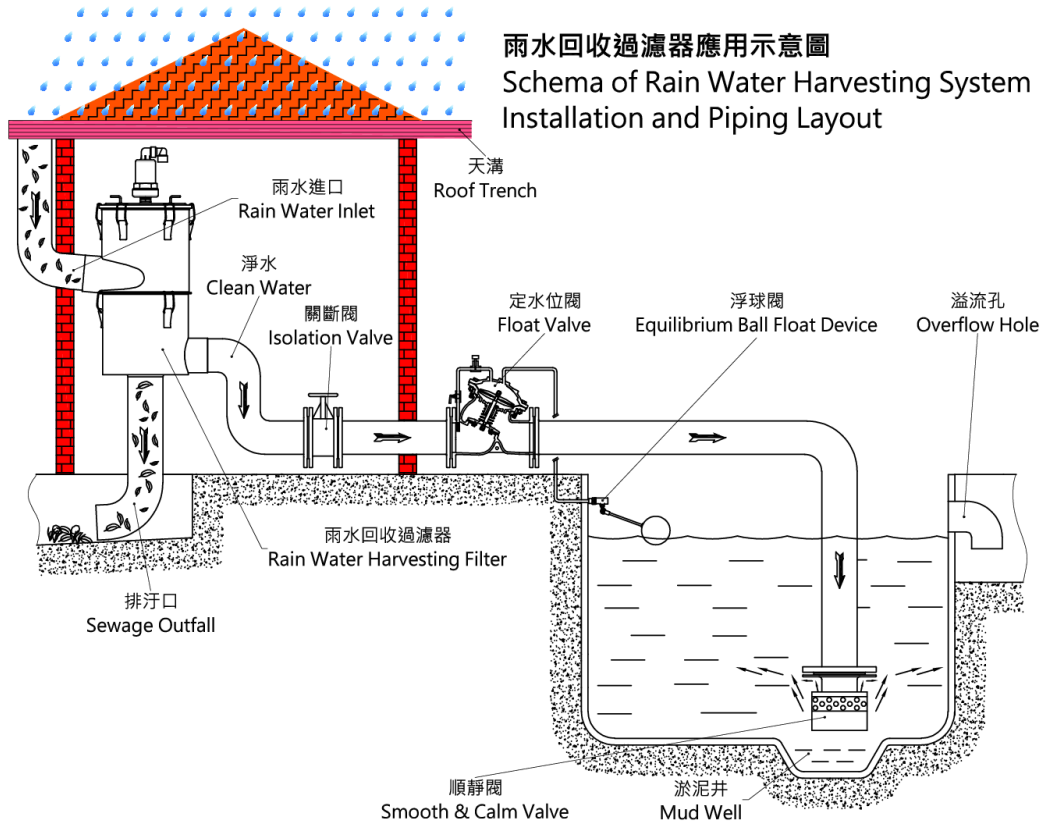

### 介紹 Introduction

雨水由高處流入雨水回收過濾器，因內部構造設計，使雨水旋轉產生離心力，將乾淨雨水甩出至出水口，透過不鏽鋼濾網過濾異物雜質。95%以上雨水能夠有效回收做各種用途，沖廁、景觀、澆灌、灑水、洗車、冷卻水、消防或其他不與人體直接接觸之用水。而樹葉、枯枝、石頭、垃圾及雜物等...隨著微量的雨水沖出至排汙口。

When rainwater falls into rainwater harvesting filter, it is designed to create centrifugal force while spinning rainwater through stainless filter, cleaned rainwater will then be flushed out. Over 95% of cleaned rainwater will then be flushed out and could be collected effectively. Cleaned rainwater is available for flushing toilets, washing cars, watering plants, cooling water, firefighting or any other purpose without direct contact with human body. The remaining with leaves, branches, stones, garbage and other impurities will be filtered out to the sewage outlet and be discharged.

※ 8" ~12" 為 10K 法蘭接續口

材質 Material : SUS304

溫度範圍 Temperature Range : 0°C~100°C

濾網尺寸 Filter size : ≤ 0.28 mm，可接受特殊網目製作

※ 有第二層 Ø3 mm

※ 雨水回收過濾器後端若有安裝超低壓定水位閥，其淨水出水口與定水位閥的垂直高度需超過 5 米高

雨水回收過濾器應用示意圖  
 Schema of Rain Water Harvesting System  
 Installation and Piping Layout

放置地面下-雨水回收過濾器應用示意圖  
 Schema of Rain Water Harvesting System  
 Installation and Piping Layout

寶閣精密工業股份有限公司

King-tech Valve Precision Industry Inc.

臺北市新生北路二段 127 巷 47 號 1F

www.kingtech-sb.com

E-mail: sb.wow@msa.hinet.net