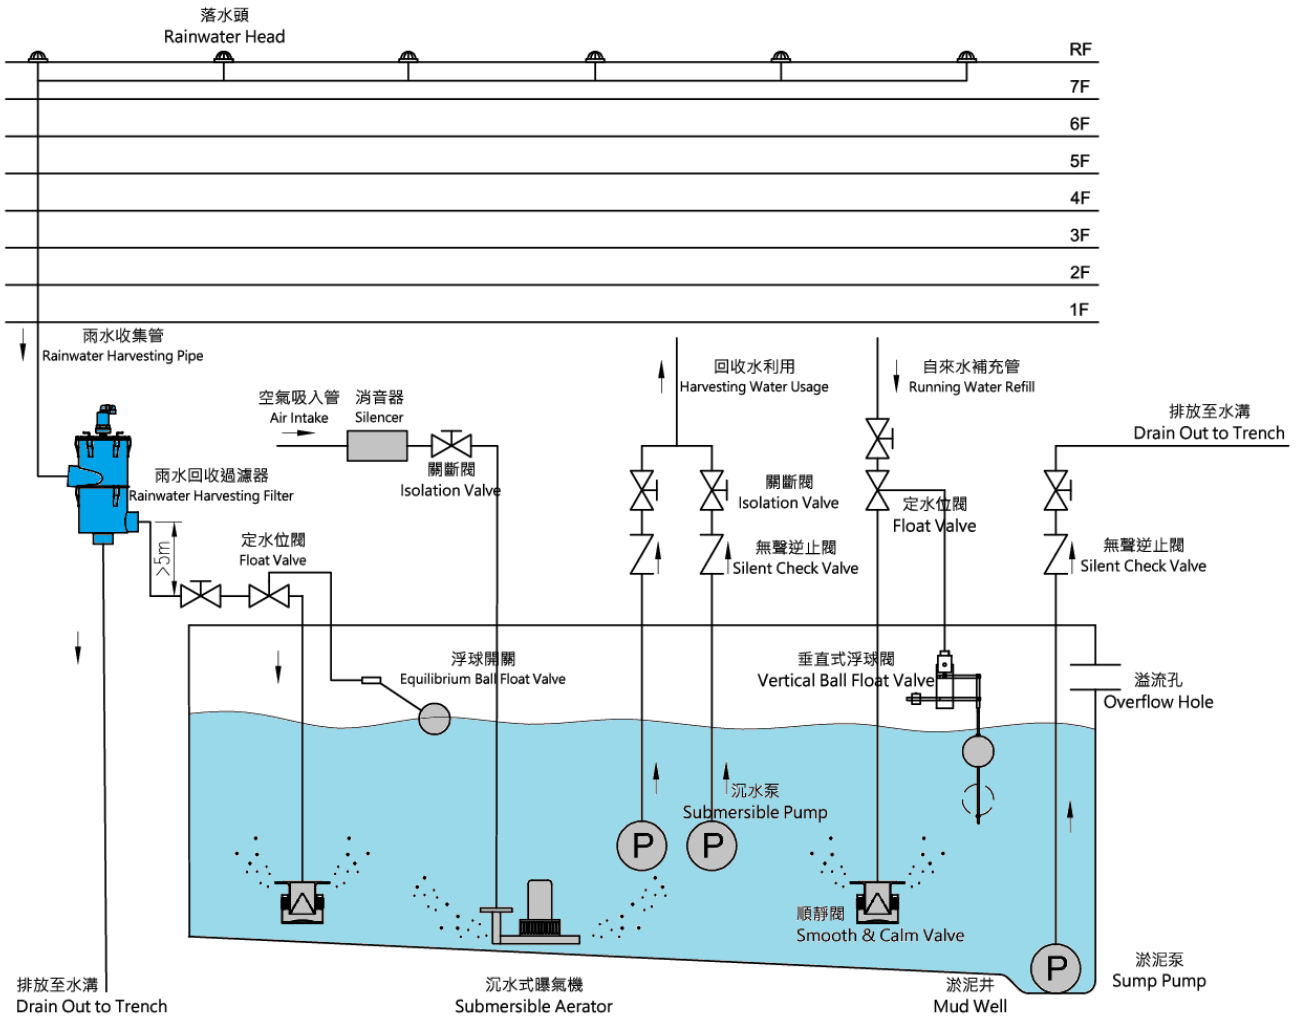

### 介紹 Introduction

雨水由高處流入雨水回收過濾器，因內部構造設計，使雨水旋轉產生離心力，將乾淨雨水甩出至出水口，透過不鏽鋼濾網過濾異物雜質。95%以上雨水能夠有效回收做各種用途，沖廁、景觀、澆灌、灑水、洗車、冷卻水、消防或其他不與人體直接接觸之用水。而樹葉、枯枝、石頭、垃圾及雜物等...隨著微量的雨水沖出至排汙口。

When rainwater falls into rainwater harvesting filter, it is designed to create centrifugal force while spinning rainwater through stainless filter, cleaned rainwater will then be flushed out. Over 95% of cleaned rainwater will then be flushed out and could be collected effectively. Cleaned rainwater is available for flushing toilets, washing cars, watering plants, cooling water, firefighting or any other purpose without direct contact with human body. The remaining with leaves, branches, stones, garbage and other impurities will be filtered out to the sewage outlet and be discharged.

※ 8" ~12" 為 10K 法蘭接續口

材質 Material : SUS304

溫度範圍 Temperature Range : 0°C~100°C

濾網尺寸 Filter size : ≤ 0.28 mm，可接受特殊網目製作

※ 有第二層 Ø3 mm

※ 雨水回收過濾器後端若有安裝超低壓定水位閥，其淨水出水口與定水位閥的垂直高度需超過 5 米高

雨水回收過濾器應用示意圖  
 Schema of Rain Water Harvesting System  
 Installation and Piping Layout

放置地面下-雨水回收過濾器應用示意圖  
 Schema of Rain Water Harvesting System  
 Installation and Piping Layout

寶閣精密工業股份有限公司

King-tech Valve Precision Industry Inc.

臺北市新生北路二段 127 巷 47 號 1F

www.kingtech-sb.com

E-mail: sb.wow@msa.hinet.net