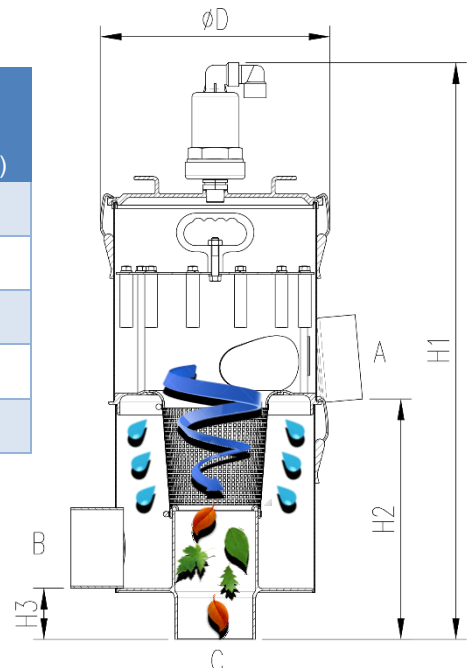

### 介紹 Introduction

雨水由高處流入雨水回收過濾器，因內部構造設計，使雨水旋轉產生離心力，將乾淨雨水甩出至出水口，透過不鏽鋼濾網過濾異物雜質。95%以上雨水能夠有效回收做各種用途，沖廁、景觀、澆灌、灑水、洗車、冷卻水、消防或其他不與人體直接接觸之用水。而樹葉、枯枝、石頭、垃圾及雜物等...隨著微量的雨水沖出至排汙口。

When rainwater falls into rainwater harvesting filter, it is designed to create centrifugal force while spinning rainwater through stainless filter, cleaned rainwater will then be flushed out. Over 95% of cleaned rainwater will then be flushed out and could be collected effectively. Cleaned rainwater is available for flushing toilets, washing cars, watering plants, cooling water, firefighting or any other purpose without direct contact with human body. The remaining with leaves, branches, stones, garbage and other impurities will be filtered out to the sewage outlet and be discharged.

### 規格 Specification

Size	D ±10	A (DN)	B (DN)	C (DN)	H1 ±30	H2 ±30	H3 ±20	適用面積 Roof Areas 平方公尺(m <sup>2</sup> )
4"	325	100	100	100	820	340	75	200
6"	325	150	100	150	845	370	100	500
8"	590	200	150	200	1160	555	115	1000
10"	710	250	200	250	1425	720	120	2000
12"	830	300	250	300	1625	870	140	3000

※ 8" ~12" 為 10K 法蘭接續口

材質 Material : SUS304

溫度範圍 Temperature Range : 0°C~100°C

濾網尺寸 Filter size : ≤ 0.28 mm，可接受特殊網目製作

※ 有第二層 Ø3 mm

※ 雨水回收過濾器後端若有安裝超低壓定水位閥，其淨水出水口與定水位閥的垂直高度需超過 5 米高

雨水回收過濾器應用示意圖  
 Schema of Rain Water Harvesting System  
 Installation and Piping Layout