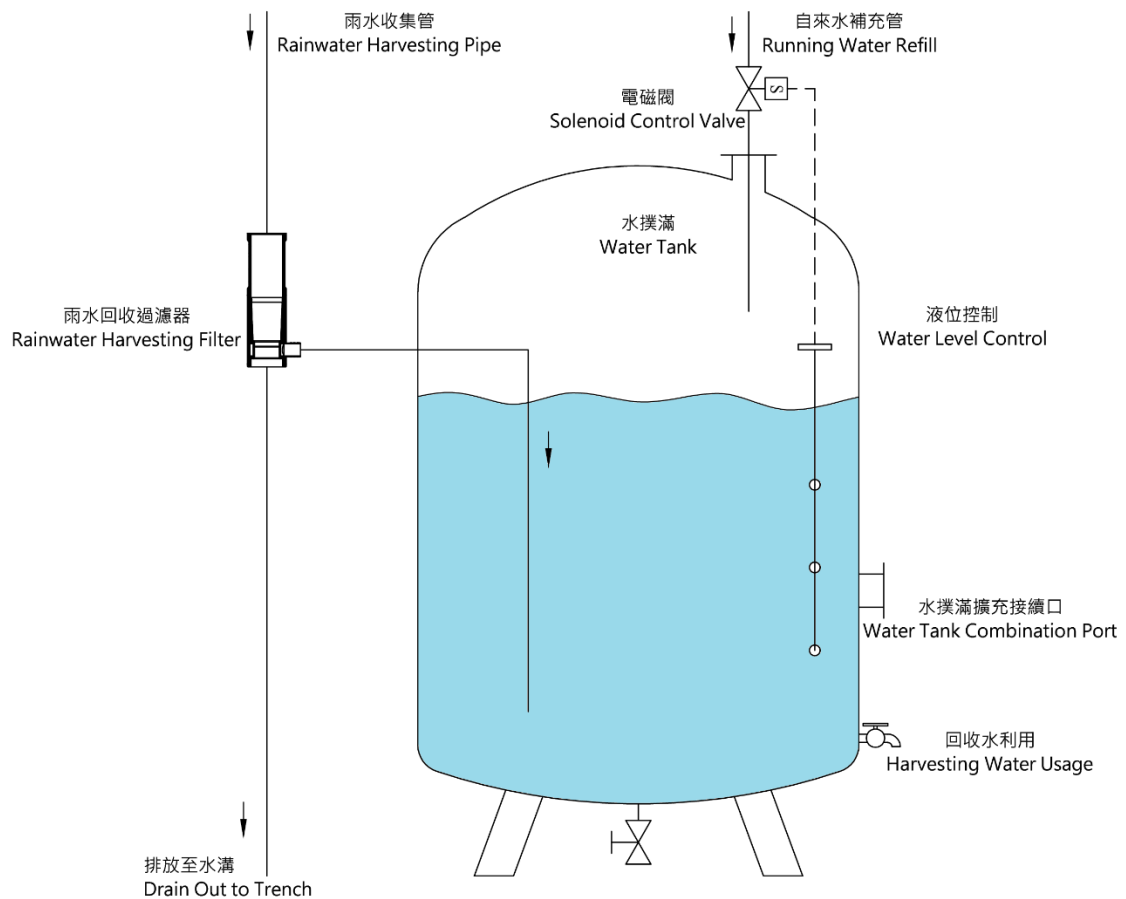

### 介紹 Introduction

雨水由高處流入雨水回收過濾器，因內部構造設計，使雨水旋轉產生離心力，將乾淨雨水甩出至出水口，透過不鏽鋼濾網過濾異物雜質。95%以上雨水能夠有效回收做各種用途，沖廁、景觀、澆灌、灑水、洗車、冷卻水、消防或其他不與人體直接接觸之用水。而樹葉、枯枝、石頭、垃圾及雜物等...隨著微量的雨水沖出至排汙口。

When rainwater falls into rainwater harvesting filter, it is designed to create centrifugal force while spinning rainwater through stainless filter, cleaned rainwater will then be flushed out. Over 95% of cleaned rainwater will then be flushed out and could be collected effectively. Cleaned rainwater is available for flushing toilets, washing cars, watering plants, cooling water, firefighting or any other purpose without direct contact with human body. The remaining with leaves, branches, stones, garbage and other impurities will be filtered out to the sewage outlet and be discharged.

※ 8" ~12" 為 10K 法蘭接續口

材質 Material : SUS304

溫度範圍 Temperature Range : 0°C~100°C

濾網尺寸 Filter size : ≤ 0.28 mm，可接受特殊網目製作

※ 有第二層 Ø3 mm

※ 雨水回收過濾器後端若有安裝超低壓定水位閥，其淨水出水口與定水位閥的垂直高度需超過 5 米高

雨水回收過濾器應用示意圖  
 Schema of Rain Water Harvesting System  
 Installation and Piping Layout

放置地面下-雨水回收過濾器應用示意圖  
 Schema of Rain Water Harvesting System  
 Installation and Piping Layout

寶閣精密工業股份有限公司

King-tech Valve Precision Industry Inc.

臺北市新生北路二段 127 巷 47 號 1F

www.kingtech-sb.com

E-mail: sb.wow@msa.hinet.net